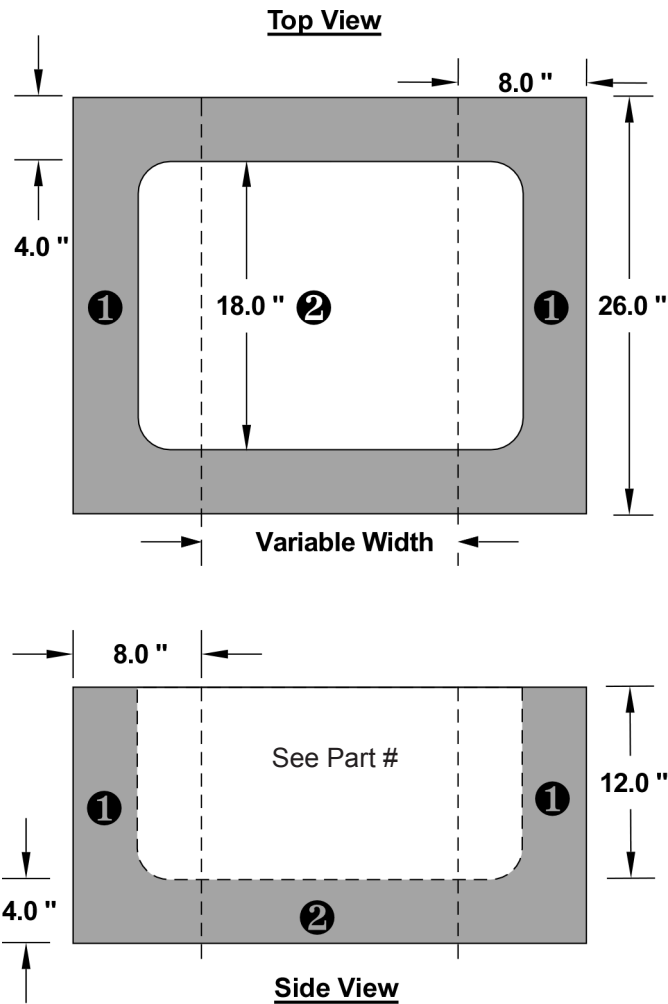

# AZS Furnace Liner

Glass Capacity for Corhart AZS Liner			
Position	Part #	Est. Capacity (Cu. Ft.)	Est. Capacity (lbs. of Glass)
1	101-8		
2	101-12	2.404	400
2	101-16	2.706	480
2	101-22	3.7	600
2	101-24	5	800
Estimate includes shipping and delivery to your door.			